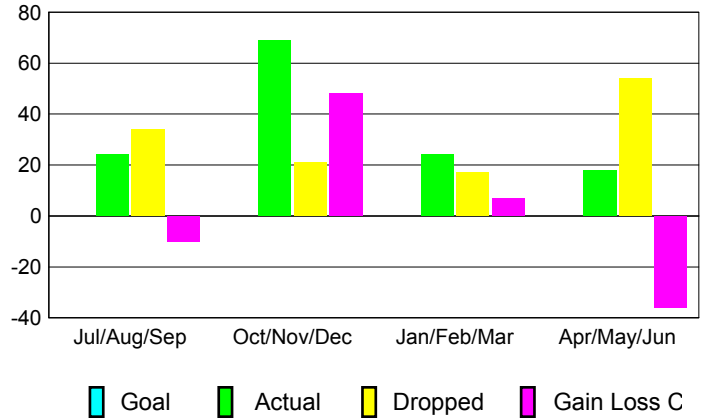

GMT: **Ricardo Shoiti Komatsu**

Location: **BRAZIL**

GMT CA: **3**

CLUBS

Month	New Club Goal	Actual New Clubs	Actual Dropped Clubs	Gain/Loss of Clubs
2012-2013				
Jul/Aug/Sep		0	0	0
Oct/Nov/Dec		0	0	0
Jan/Feb/Mar		0	0	0
Apr/May/Jun		0	0	0
Totals		0	0	0

Club Results 2012-2013

Goal, New, Dropped, Gain/Loss

YTD Status Quo Clubs 2012-2013

Status Quo Clubs Compared to Status Quo Members

Club Gain/Loss 2012-2013

MEMBERSHIP

Month	Net Memb Goal	Actual New Memb	Actual Dropped Memb	Gain/Loss of Memb
2012-2013				
Jul/Aug/Sep		24	34	-10
Oct/Nov/Dec		69	21	48
Jan/Feb/Mar		24	17	7
Apr/May/Jun		18	54	-36
Totals		135	126	9

Membership Results 2012-2013

Goal, New, Dropped, Gain/Loss

Gender Comparison 2012-2013

Membership Gain/Loss 2012-2013