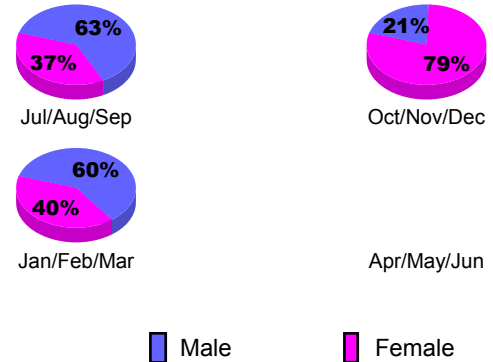

Club Results 2012-2013

Goal, New, Dropped, Gain/Loss

YTD Status Quo Clubs 2012-2013

Status Quo Clubs Compared to Status Quo Members

Club Gain/Loss 2012-2013

MEMBERSHIP

Month	Net Memb Goal	Actual New Memb	Actual Dropped Memb	Gain/Loss of Memb
2012-2013				
Jul/Aug/Sep		24	34	-10
Oct/Nov/Dec		69	21	48
Jan/Feb/Mar		24	17	7
Apr/May/Jun		18	54	-36
Totals		135	126	9

Membership Results 2012-2013

Goal, New, Dropped, Gain/Loss

Gender Comparison 2012-2013

Membership Gain/Loss 2012-2013